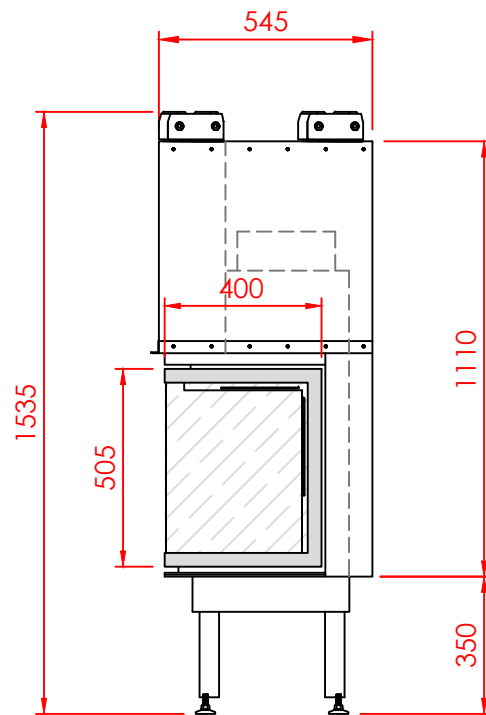

Top

Front

Side

Series:	CORNER
Model:	CORNER
Type:	80 R
Specials:	DOOR

VOLCANO Stores

- Πλαϊνή πόρτα: 400 mm
- Παραλλ/μος θάλαμος
- Ø250mm

All dimensions in mm
 General dimension tolerances up to 7mm
 All illustrations and drawings are protected by copyright.
 Exploitation or publication, even of individual details,
 only with our permission.
 Technical changes and errors reserved.