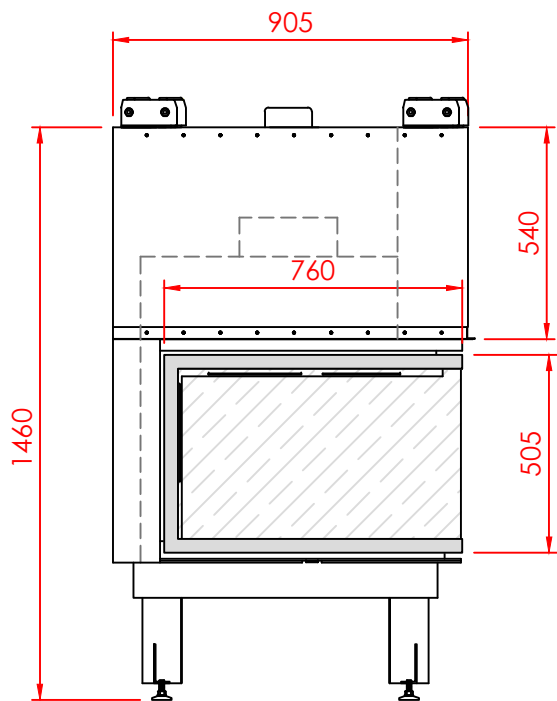

Top

Front

Side

Series:	CORNER
Model:	CORNER
Type:	80 R
Specials:	DOOR

VOLCANO Stores

- Πλαϊνή πόρτα: 400 mm
- Παραλλ/μος θάλαμος
- Ø250mm

All dimensions in mm
 General dimension tolerances up to 7mm
 All illustrations and drawings are protected by copyright.
 Exploitation or publication, even of individual details,
 only with our permission.
 Technical changes and errors reserved.