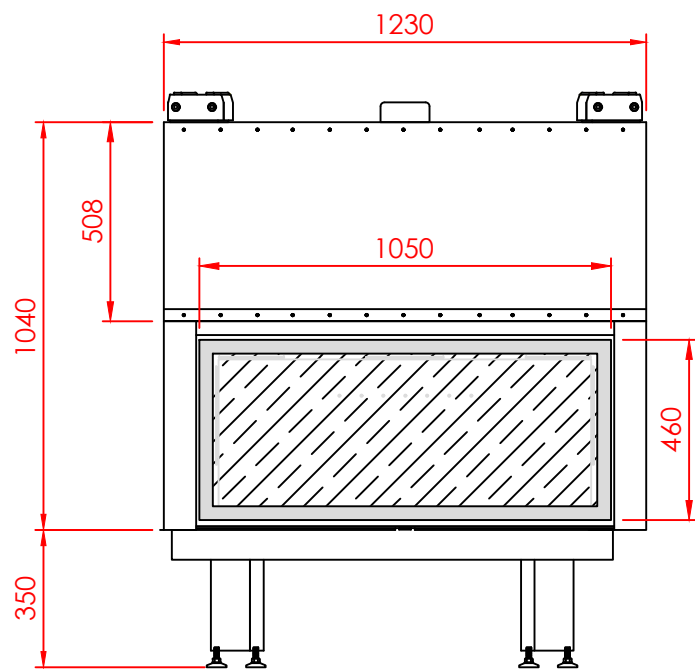

Top

Front

Side

Series:	FLAT
Model:	Minimal
Type:	105
Specials:	Door

All dimensions in mm
 General dimension tolerances up to 7mm
 All illustrations and drawings are protected by copyright.
 Exploitation or publication, even of individual details,
 only with our permission.
 Technical changes and errors reserved.