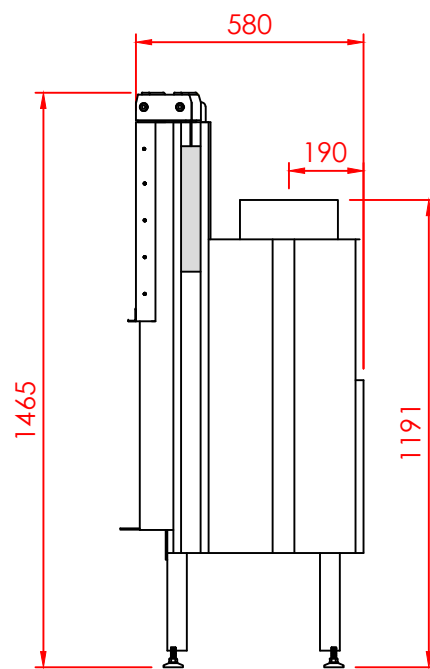

Top

Front

Side

Series:	FLAT
Model:	Minimal
Type:	105
Specials:	Door

All dimensions in mm
 General dimension tolerances up to 7mm
 All illustrations and drawings are protected by copyright.
 Exploitation or publication, even of individual details,
 only with our permission.
 Technical changes and errors reserved.