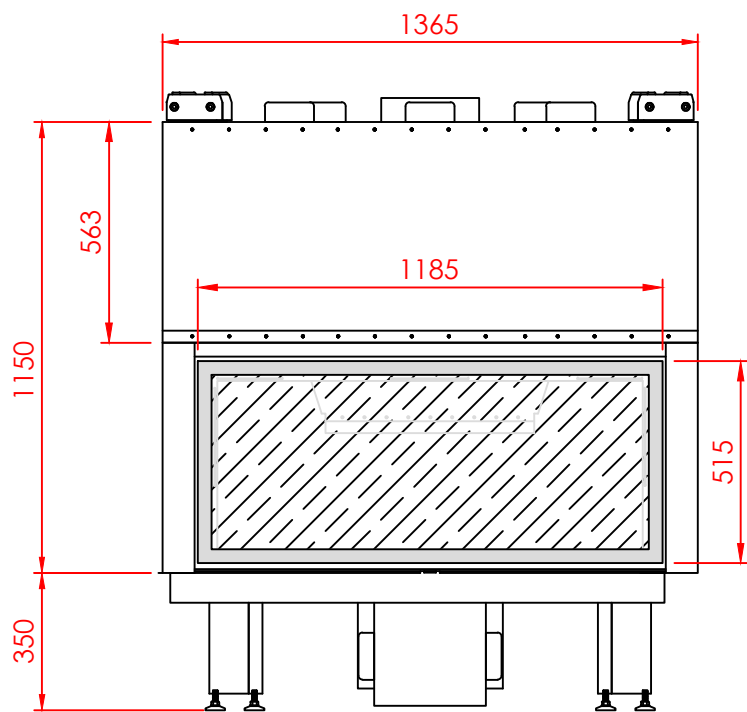

Front

Series:	FLAT
Model:	Minimal
Type:	125
Specials:	AERO

All dimensions in mm
General dimension tolerances up to 7mm
All illustrations and drawings are protected by copyright.
Exploitation or publication, even of individual details,
only with our permission.
Technical changes and errors reserved.

REGAL FIRE

Nea Redestos, Themi, 57001
Thessaloniki GREECE
t: +30 2310 461386 f: +30 2310 461493
e: info@regal.com.gr
www.tzakiaregal.gr | www.regal.com.gr