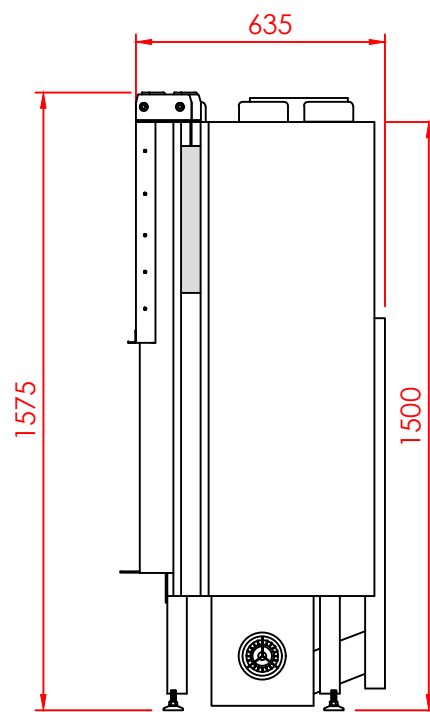

Side

Series:	FLAT
Model:	Minimal
Type:	125
Specials:	AERO

All dimensions in mm
General dimension tolerances up to 7mm
All illustrations and drawings are protected by copyright.
Exploitation or publication, even of individual details,
only with our permission.
Technical changes and errors reserved.

REGAL FIRE

Nea Redestos, Themi, 57001
Thessaloniki GREECE
t: +30 2310 461386 f: +30 2310 461493
e: info@regal.com.gr
www.tzakiaregal.gr | www.regal.com.gr