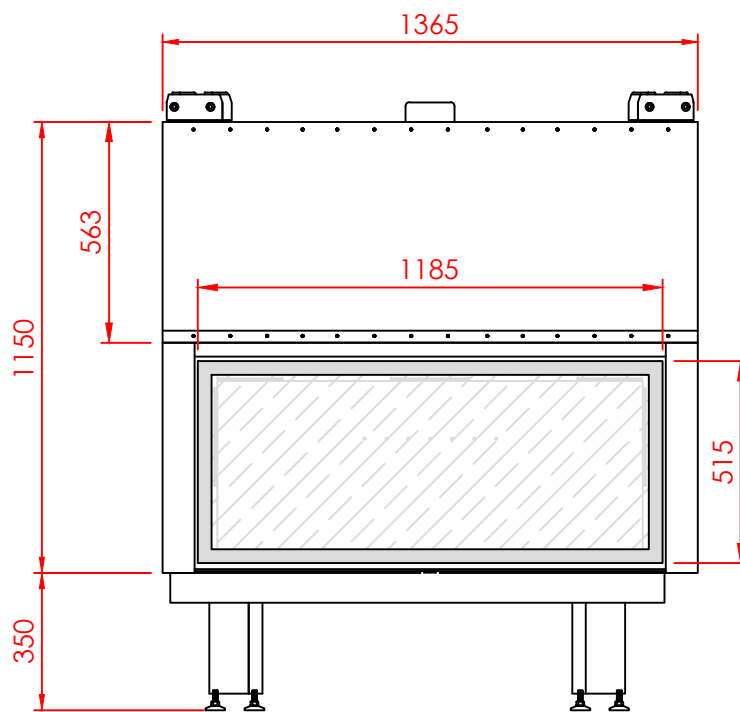

Top

Front

Side

Series:	<b>FLAT</b>
Model:	Minimal
Type:	125
Specials:	Door

All dimensions in mm  
 General dimension tolerances up to 7mm  
 All illustrations and drawings are protected by copyright.  
 Exploitation or publication, even of individual details,  
 only with our permission.  
 Technical changes and errors reserved.

All dimensions in mm  
 General dimension tolerances up to 7mm  
 All illustrations and drawings are protected by copyright.  
 Exploitation or publication, even of individual details,  
 only with our permission.  
 Technical changes and errors reserved.