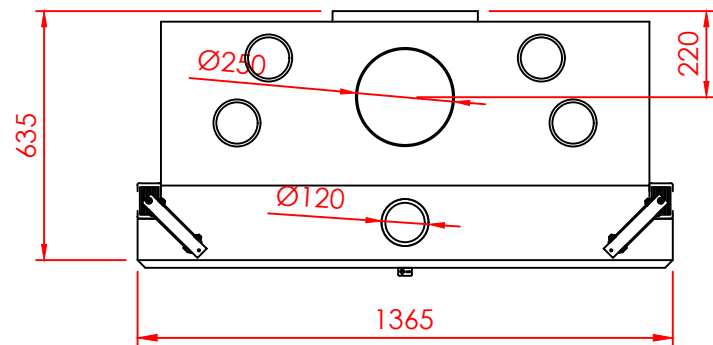

Top

Series:	FLAT
Model:	Minimal
Type:	125
Specials:	AERO

All dimensions in mm
General dimension tolerances up to 7mm
All illustrations and drawings are protected by copyright.
Exploitation or publication, even of individual details,
only with our permission.
Technical changes and errors reserved.

REGAL FIRE

Nea Redestos, Themi, 57001
Thessaloniki GREECE
t: +30 2310 461386 f: +30 2310 461493
e: info@regal.com.gr
www.tzakiaregal.gr | www.regal.com.gr