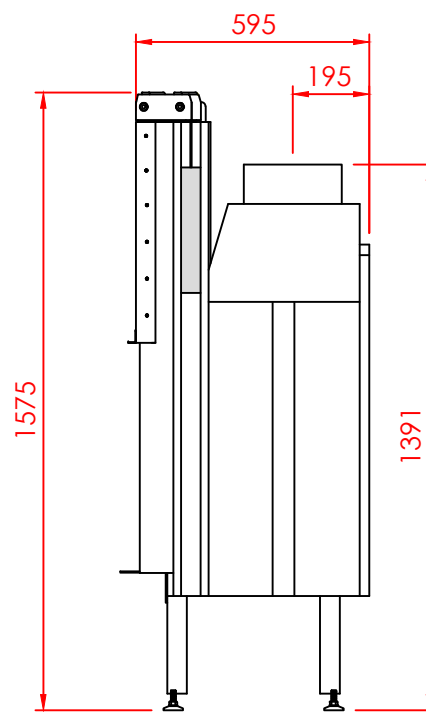

Top

Front

Side

Series:	<b>FLAT</b>
Model:	Minimal
Type:	125
Specials:	Door

All dimensions in mm  
 General dimension tolerances up to 7mm  
 All illustrations and drawings are protected by copyright.  
 Exploitation or publication, even of individual details,  
 only with our permission.  
 Technical changes and errors reserved.

All dimensions in mm  
 General dimension tolerances up to 7mm  
 All illustrations and drawings are protected by copyright.  
 Exploitation or publication, even of individual details,  
 only with our permission.  
 Technical changes and errors reserved.