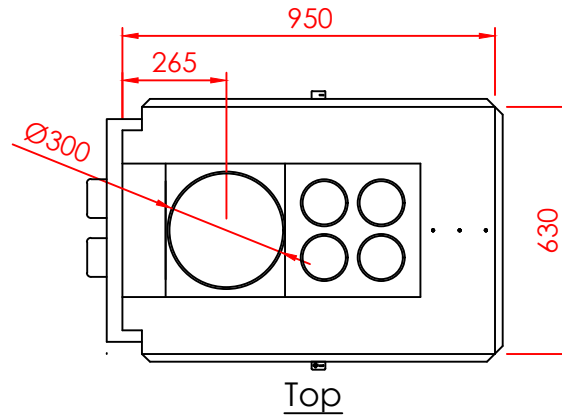

Series:	Pi
Model:	Long
Type:	STANDARD
Specials:	AERO

All dimensions in mm
General dimension tolerances up to 7mm
All illustrations and drawings are protected by copyright.
Exploitation or publication, even of individual details,
only with our permission.
Technical changes and errors reserved.

REGAL FIRE

Nea Redestos, Themi, 57001
Thessaloniki GREECE
t: +30 2310 461386 f: +30 2310 461493
e: info@regal.com.gr
www.tzakiaregal.gr | www.regal.com.gr