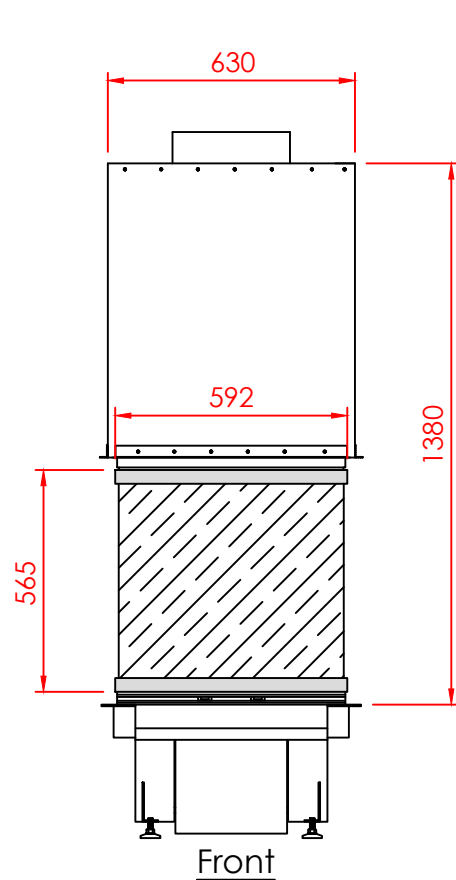

Series:	Pi
Model:	Long
Type:	STANDARD
Specials:	AERO

All dimensions in mm
General dimension tolerances up to 7mm
All illustrations and drawings are protected by copyright.
Exploitation or publication, even of individual details,
only with our permission.
Technical changes and errors reserved.

REGAL FIRE

Nea Redestos, Themi, 57001
Thessaloniki GREECE
t: +30 2310 461386 f: +30 2310 461493
e: info@regal.com.gr
www.tzakiaregal.gr | www.regal.com.gr