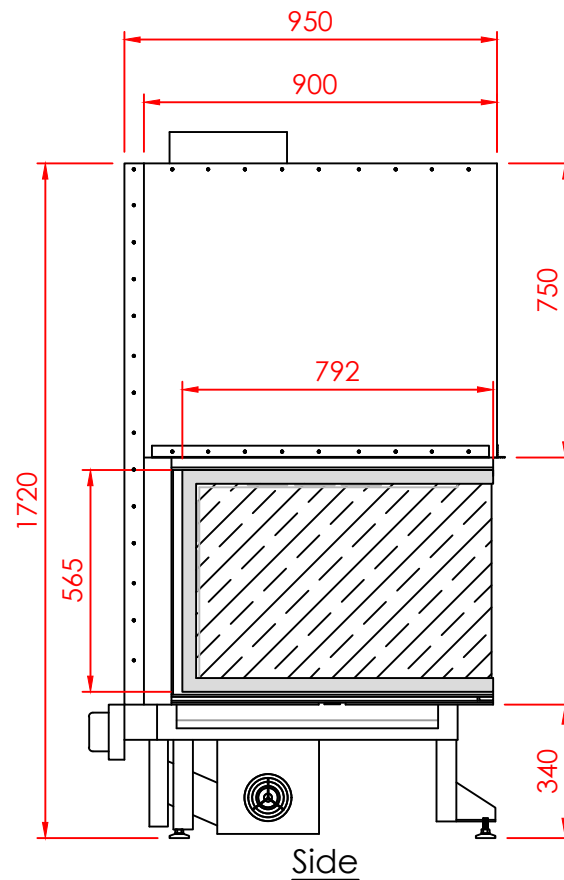

Series:	Pi
Model:	Long
Type:	STANDARD
Specials:	AERO

All dimensions in mm
General dimension tolerances up to 7mm
All illustrations and drawings are protected by copyright.
Exploitation or publication, even of individual details,
only with our permission.
Technical changes and errors reserved.

REGAL FIRE

Nea Redestos, Themi, 57001
Thessaloniki GREECE
t: +30 2310 461386 f: +30 2310 461493
e: info@regal.com.gr
www.tzakiaregal.gr | www.regal.com.gr